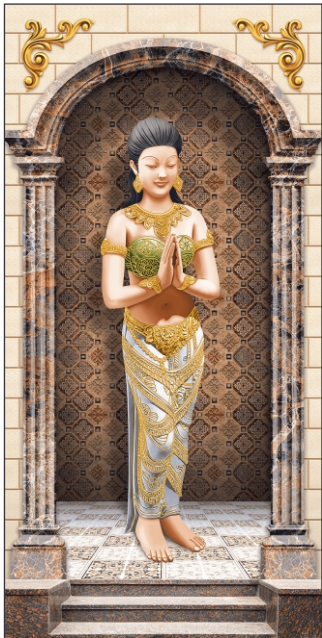

KP CERAMIC
Make Your Dream Home...

G-820