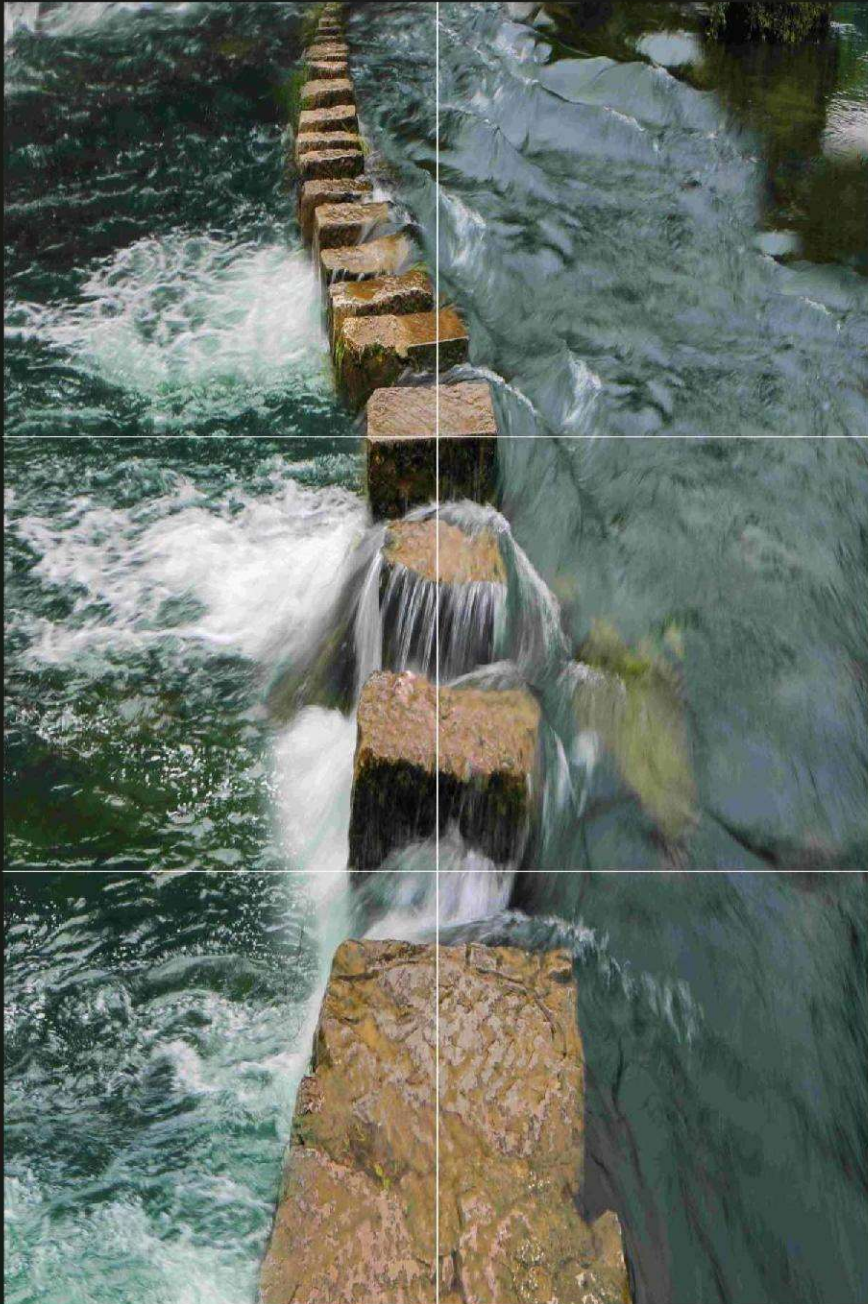

6 x 4 Feet (2 x 2 - 6 Pcs) 24 Sq. Feet

T21

Crystal Tiles

Vitrified Body

6 x 4 Feet (2 x 2 - 6 Pcs) 24 Sq. Feet

T22

Crystal Tiles

Vitrified Body