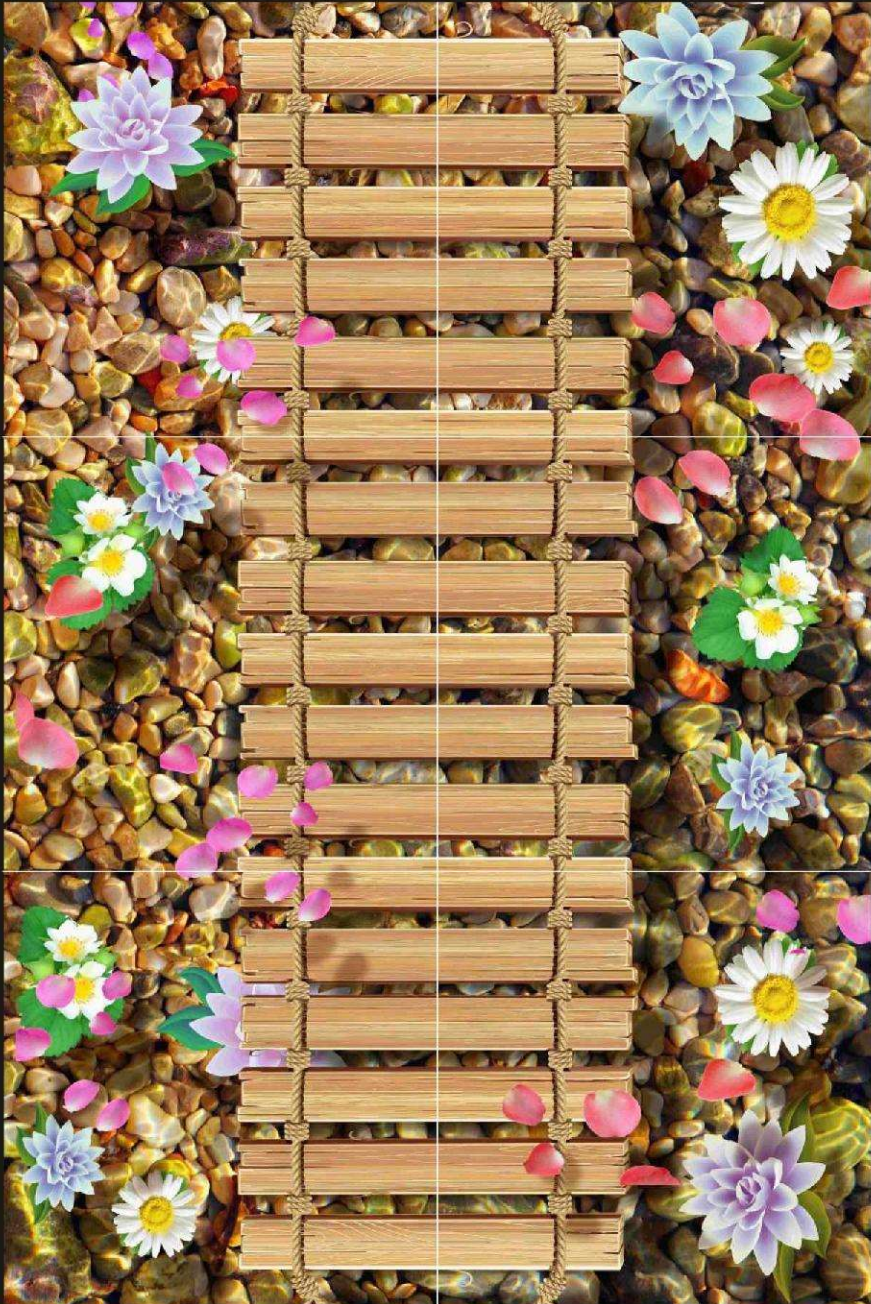

Crystal Tiles

Vitrified Body

6 x 4 Feet (2 x 2 - 6 Pcs) 24 Sq. Feet

T22