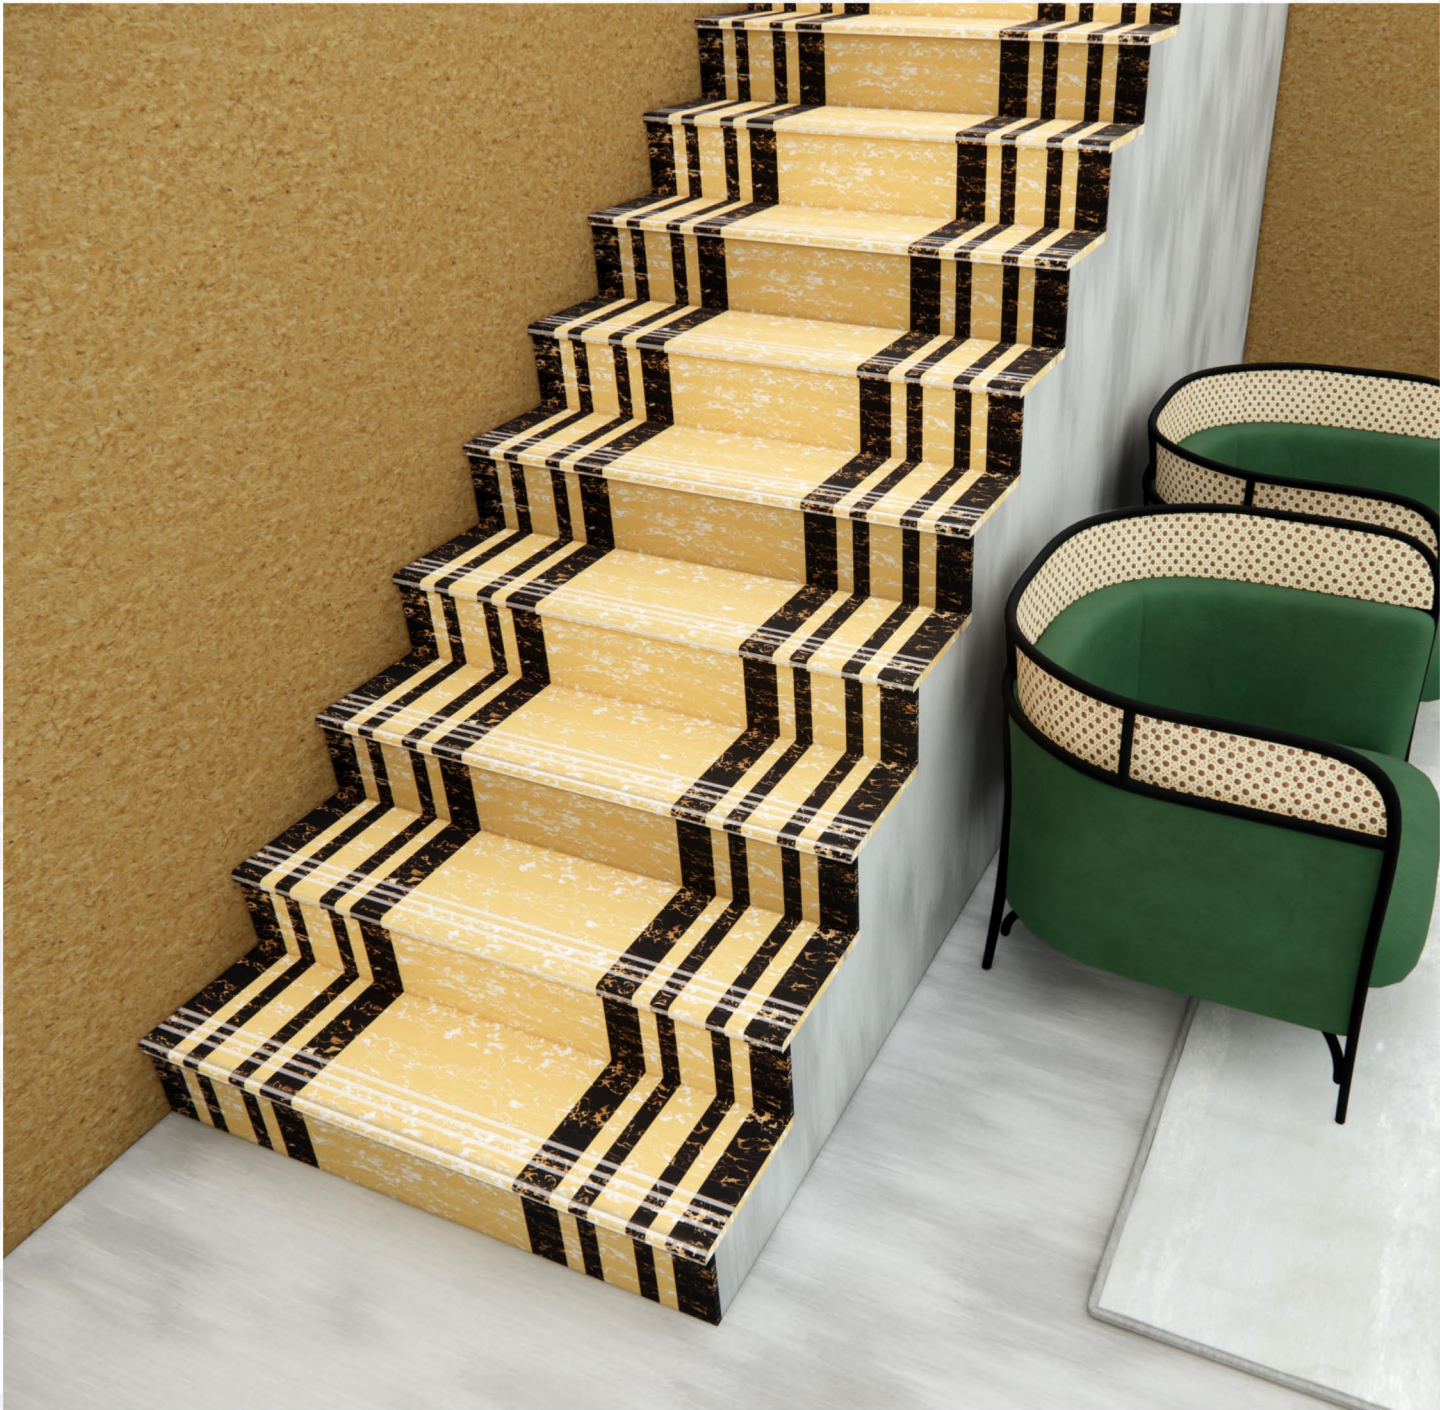

### Packing Details

SIZE	PRODUCT NAME	COVERAGE	PAKING	WEIGHT
300 X 900	ONE STEP BOX	11.6 SQFT	4 PCS.	22
200 X 900	ONE RISER BOX	7.72 SQFT	4 PCS.	16

**KP CERAMIC**  
MAKE YOUR DREAM HOME

**STEP & RISER**  
300X900 / 200X900MM