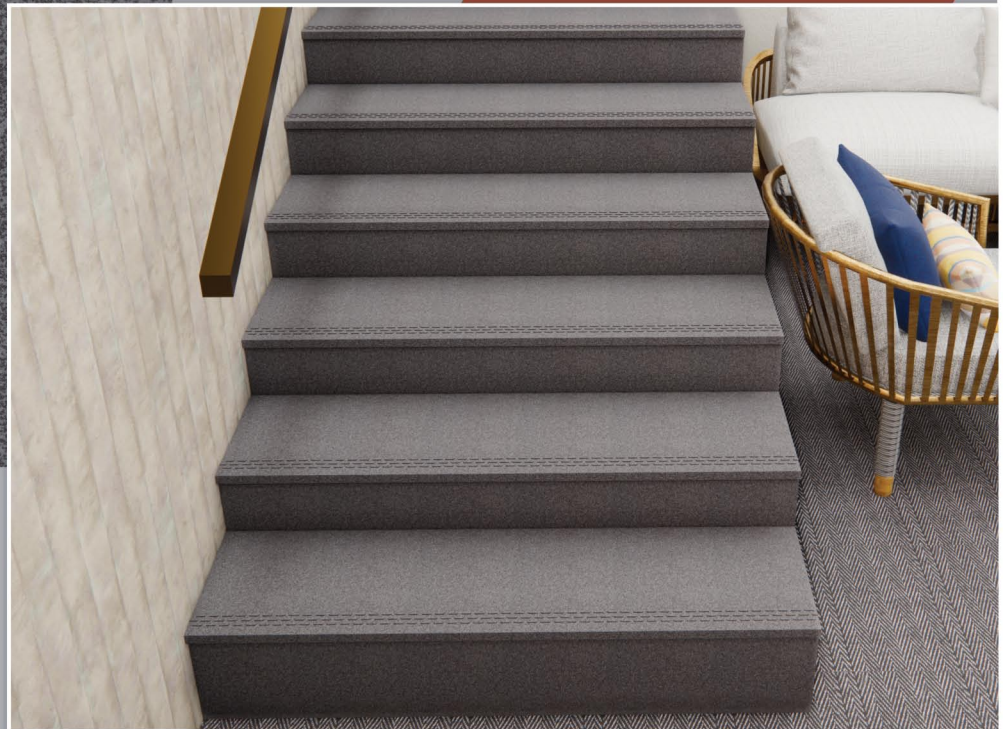

KP CERAMIC
MAKE YOUR DREAM HOME

Elegantly
fresh Designs

FULL BODY STEP & RISER

PRODUCT UPDATE
2023