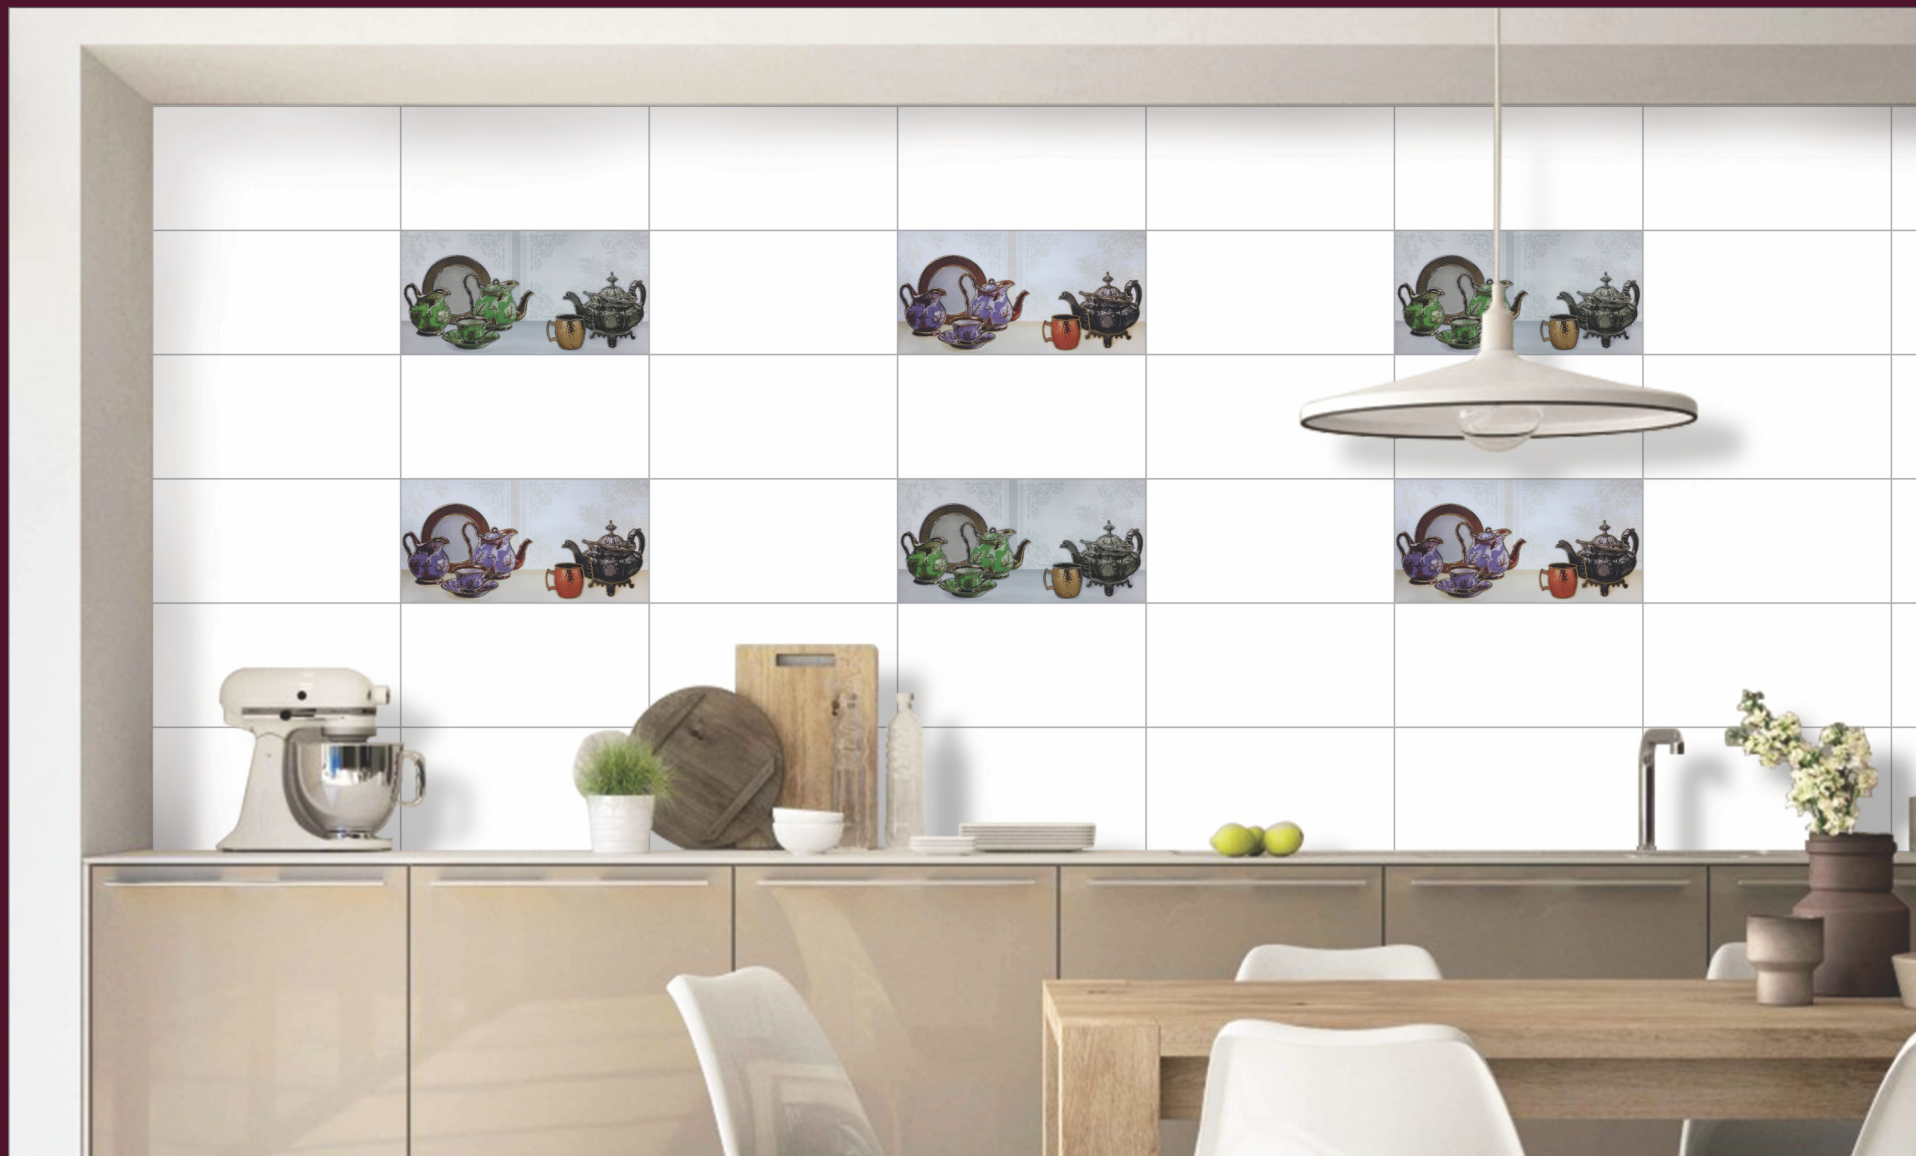

Decorative Wall Tiles
300x600mm
Gold / Silver Polishing Series

Decorative Wall Tiles

300x600mm

Gold / Silver Polishing Series

G80065

P80066

G80069

P80069