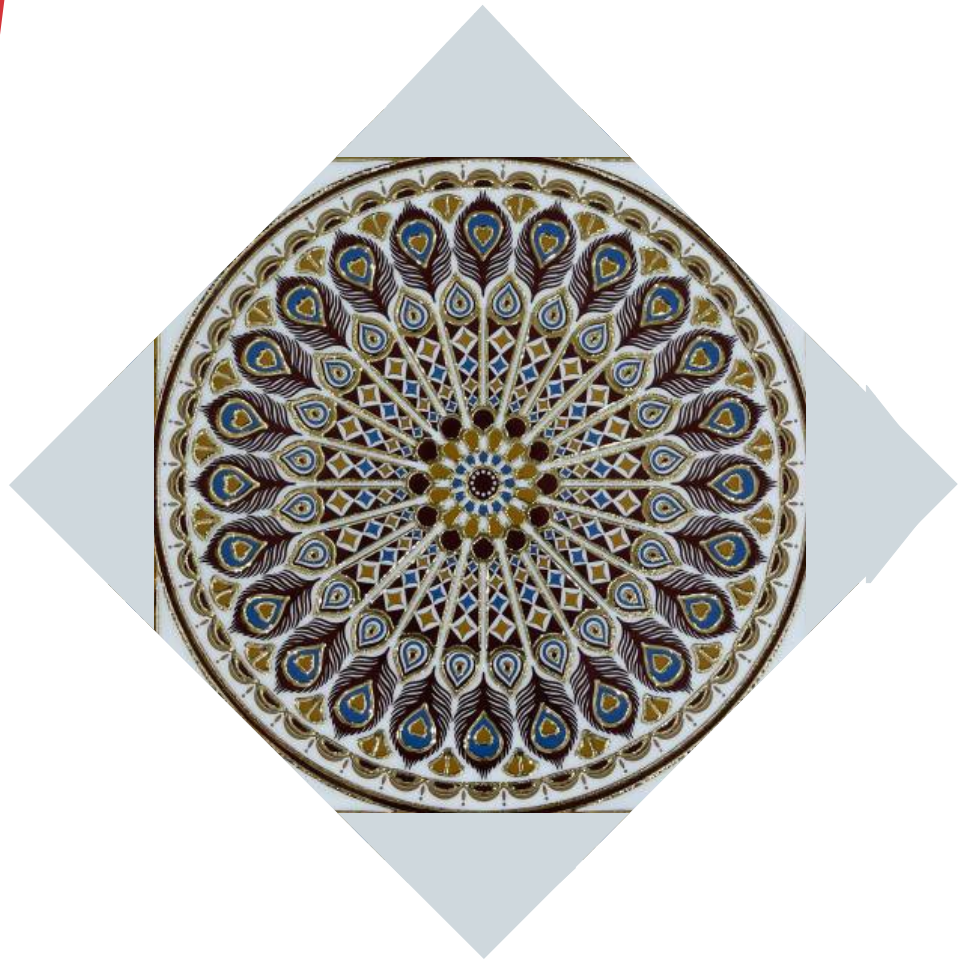

# Rangoli Tiles

*Make Your Dream Home...*

**KP CERAMIC**

*Make Your Dream Home...*

**KP CERAMIC**

*Make Your Dream Home...*

Decorative Polishing Vitrified  
600x600mm

**GOLDEN-4 PIECE SET**