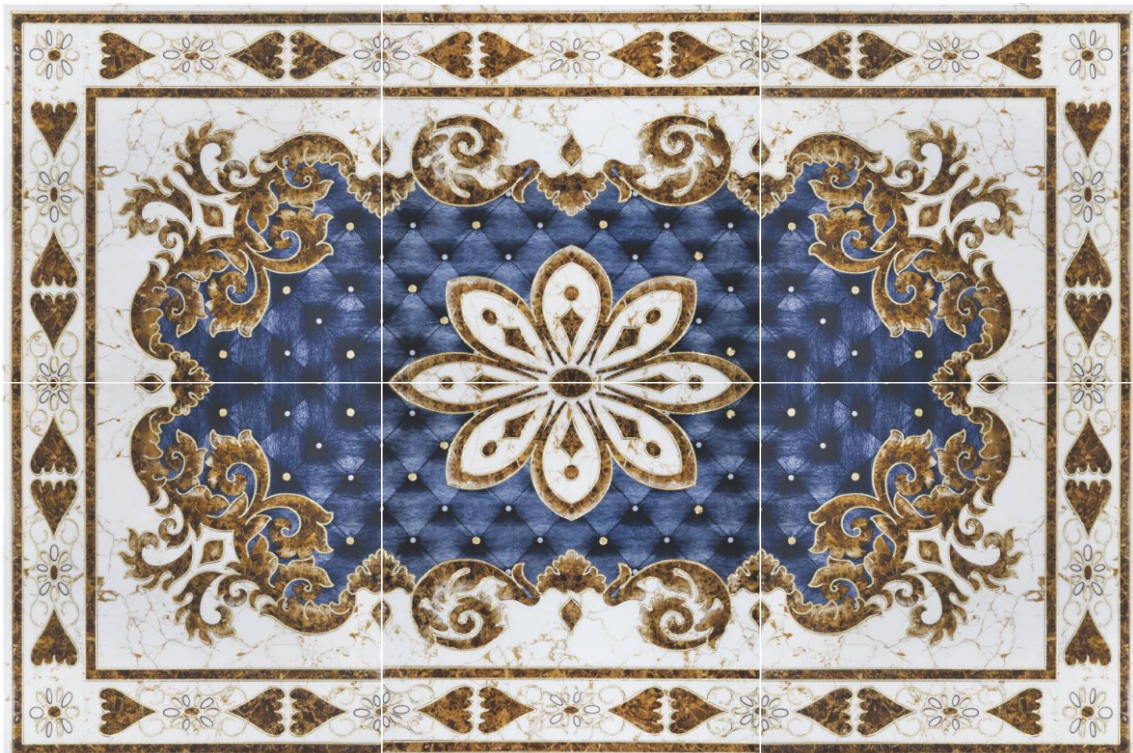

KP CERAMIC

Make Your Dream Home...

Decorative Polishing Vitrified
600x600mm

GOLDEN-6 PIECE SET

G63-B