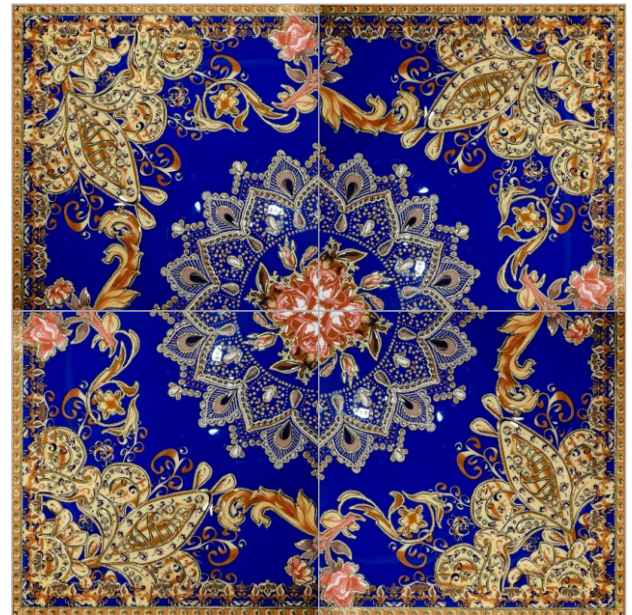

KP CERAMIC

*Make Your Dream Home...*

Decorative Polishing Vitrified  
600x600mm  
**GOLDEN-4 PIECE SET**

G74-A

G75-A

G76-A

G76-B

KP CERAMIC