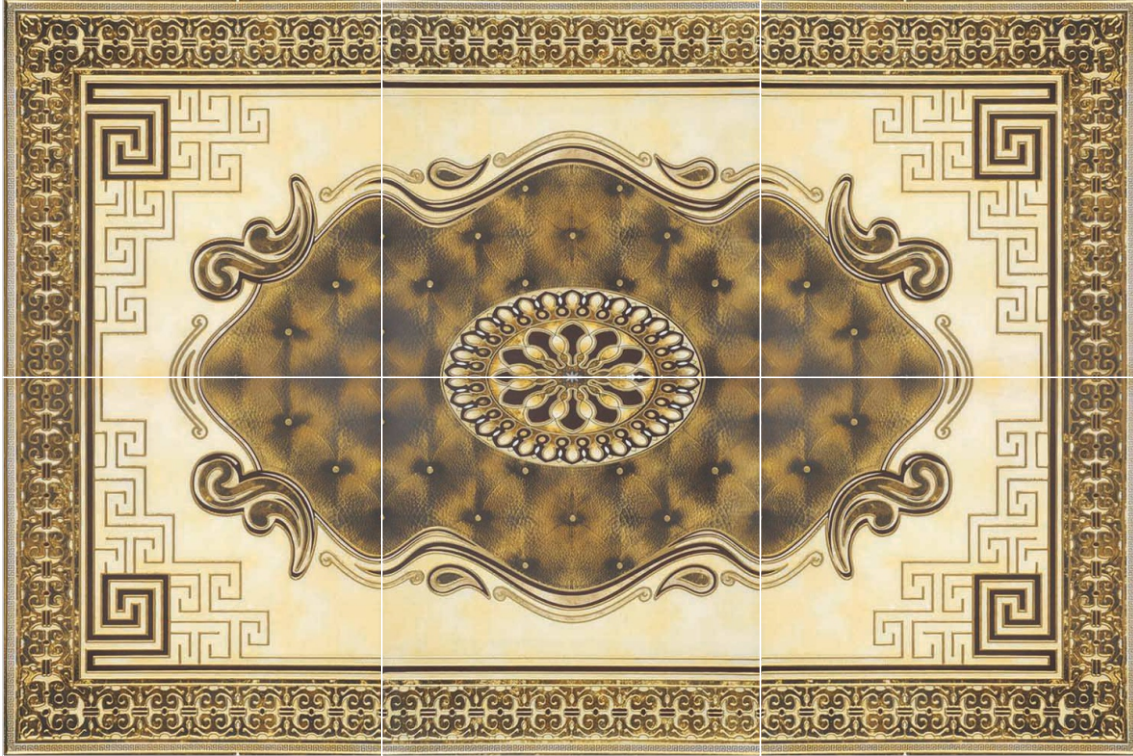

KP CERAMIC

Make Your Dream Home...

Decorative Polishing Vitrified
600x600mm

GOLDEN-6 PIECE SET

G52-A