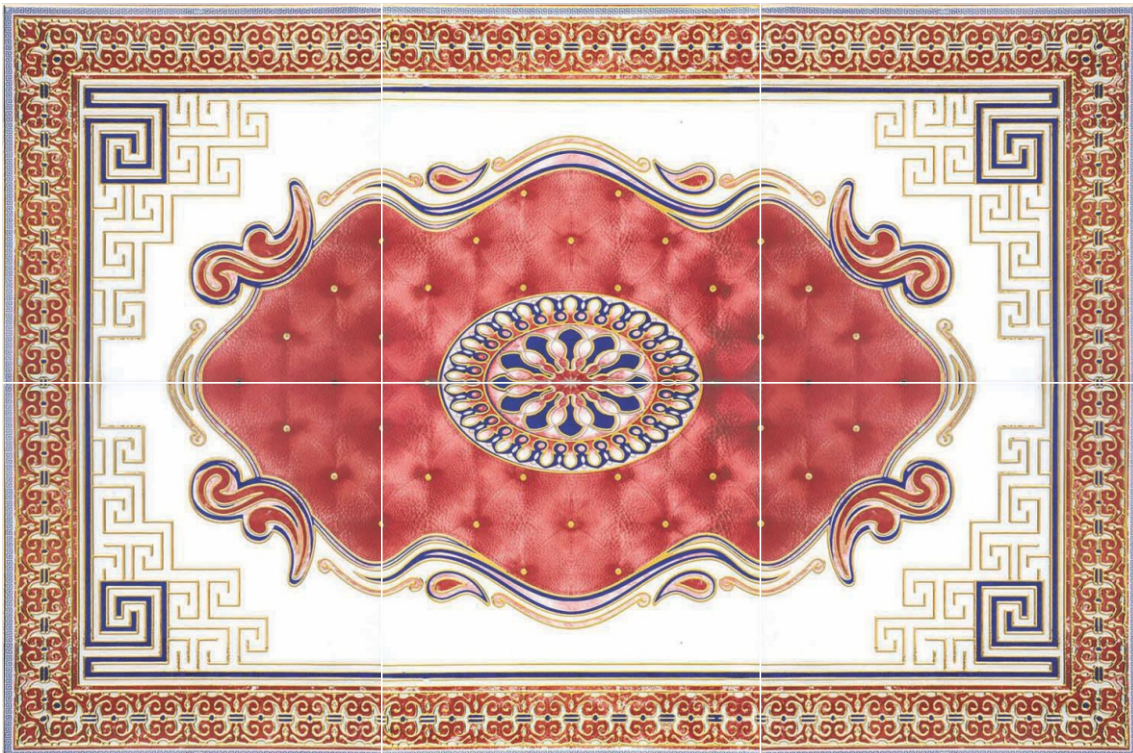

KP CERAMIC

Make Your Dream Home...

Decorative Polishing Vitrified
600x600mm

GOLDEN-6 PIECE SET

G52-B